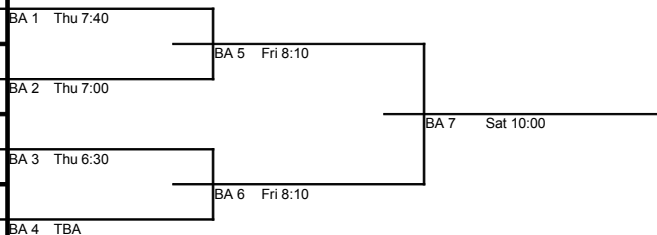

SEED	CODE	CLUB	GRADE	PLAYER
1	WNKAZM		A2	Zac Millar
8	WNKANCY		J4	Nick Yorker
5	WNKACGC		J2	Connor Copson
4	WNKARAH		F	Robert Horsman
3	WNKACWP		C1	Connor Plumley
6	WNKAAMG		J2	Alex Goodall
7	WNKAKAY		J3	Kristen Yorker
2	WNKAJV		B2	Jason van der Walt

1. **NOTES**
2. 1ST ROUND LOSERS TO PLATE
   - 2ND ROUND LOSERS TO SPECIAL PLATE
   - 1ST ROUND PLATE LOSERS TO CONSOLATION PLATE