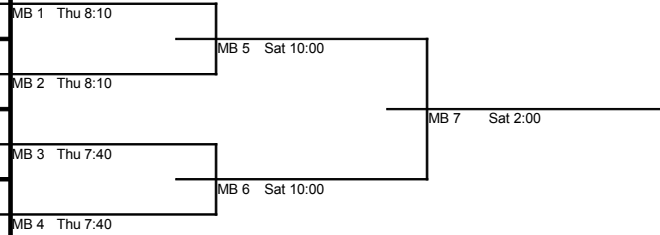

SEED	CODE	CLUB	GRADE	PLAYER
1	WNKACWP		C1	Connor Plumley
8	WNKASC		D1	Simon Crook
5	WNKAPJB		C2	Peter Brazier
4	WNKARBM		C2	Regan McLeod
3	WNKARMD		C1	Richard Downer
6	WNKAXLW		C2	Linda Whyman
7	WNOTGB		D1	Gary Bedford
2	WNKAXPD		C1	Paris Dalrymple-Mortleman

1. **NOTES**
2. 1ST ROUND LOSERS TO PLATE
   - 2ND ROUND LOSERS TO SPECIAL PLATE
   - 1ST ROUND PLATE LOSERS TO CONSOLATION PLATE