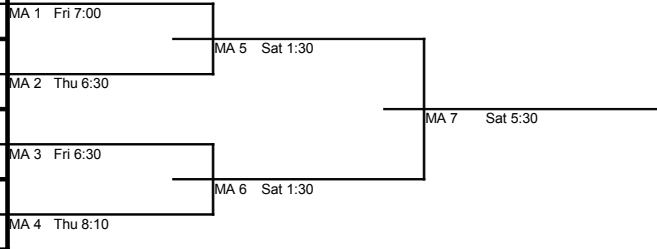

## Mens A Division

| SEED | CODE    | CLUB | GRADE | PLAYER             |
|------|---------|------|-------|--------------------|
| 1    | WNKAZM  |      | A2    | Zac Millar         |
| 8    | WNKASS  |      | C1    | Simran Singh       |
| 5    | WNKASY  |      | B2    | Simon Yorker       |
| 4    | WNKAWMT |      | B2    | Wayne Taggart      |
| 3    | WNKAJV  |      | B2    | Jason van der Walt |
| 6    | WNKADLC |      | C1    | David Copson       |
| 7    | WNKADFL |      | C1    | David Linstrom     |
| 2    | WNKAMTM |      | A2    | Mark Millar        |